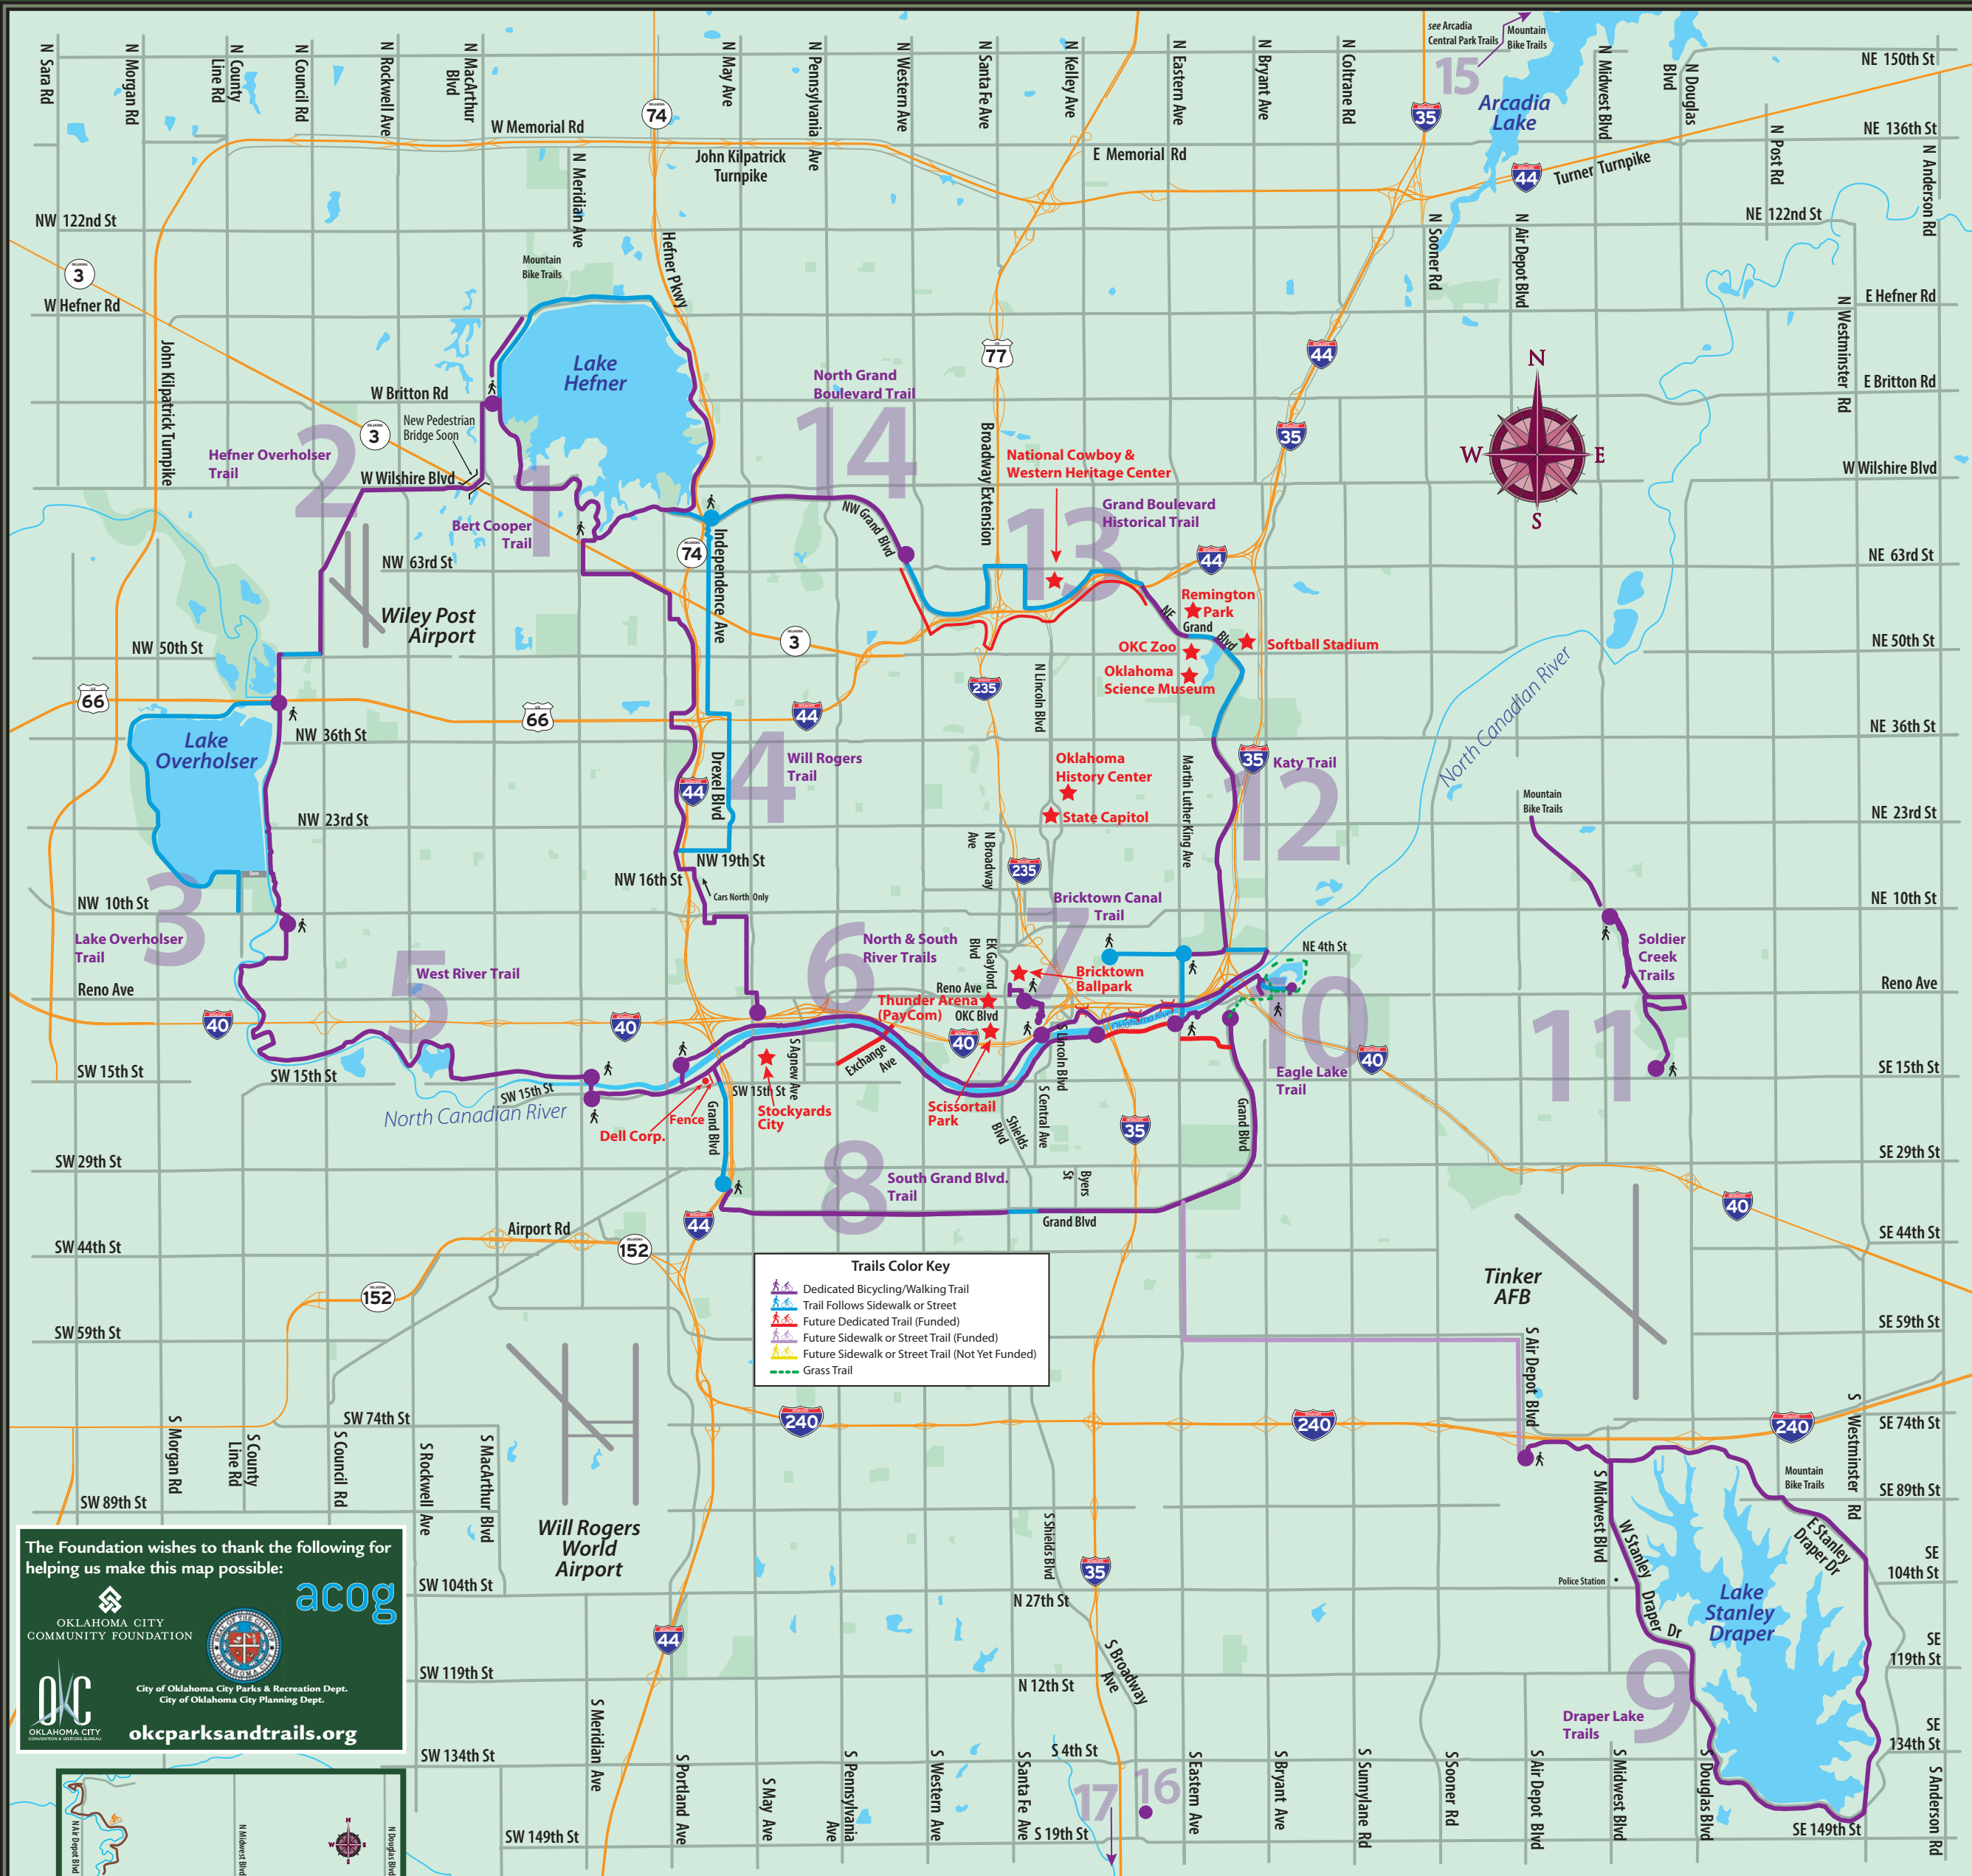

Oklahoma City Trails Map

- ### Metro Area Bike Shops
- | | | | | |
|---|--|--|---|---|
| Downtown OKC
Trek Bicycle Shop
900 N. Broadway Ave.
(405) 232-4040 | North OKC
Al's Bicycles Northwest
7930 N. MacArthur Blvd.
(405) 728-7100 | Bike One
5503 NW Expressway
(405) 470-5511 | Celestial Cycles
2929 W. Hefner Rd.
(405) 751-8809 | Pedego Electric Bikes
9128 N. MacArthur Blvd.
(405) 923-3031 |
| Pro Bike
5820 NW 63rd St.
(405) 721-6707 | REI (i)
1731 Belle Isle Blvd.
(405) 607-7226 | Wheeler Dealer
2729 NW 50th St.
(405) 947-6260 | Melonbike
3021 N. Portland Ave.
(405) 602-3310 | Edmond/Guthrie/OKC
Al's Bicycles Edmond
2624 S. Broadway Ct.
(405) 341-4331 |
| Neighborhood Bicycle Shop
562 W. Main
(405) 364-8787 | Phat Tire & Bike Shop
7521 N. May Ave.
(405) 849-4756 | Spring Creek Village
1389 E. 15th St., Ste 152
(405) 906-4187 | Guthrie Bicycles
224 N. 2nd St.
(405) 364-8524 | Buchanan Bicycles
561 Buchanan Ave.
(405) 364-5513 |
| Norman
Neighborhood Bike Shop
562 Main St., in Main Center
(405) 364-8787 | Bike One
159 24th Ave NW
(405) 573-7433 | | | |

Oklahoma City Trails Map 2023

2023 The Greater Oklahoma City Parks & Trails Foundation

For more information visit us at www.okcparksandtrails.org.
Mission: The Greater Oklahoma City Parks and Trails Foundation is a 501 (c) (3) organization dedicated to being a leading advocate for parks, trails and public spaces in Central Oklahoma. The foundation works with donors, community organizations and government agencies to enhance our parks, trails and public spaces through advocacy, education, programming and grant-making opportunities.

Edmond, Oklahoma Key Trails

<https://visitedmondok.com/transportation.php>
 Lake Arcadia Trails (See Map)
 Arcadia Lake Multiple-Use Trail
 Spring Creek Trail

Ruby Grant Trails

Trails Color Key:
 Paved Bicycling/Walking Trail
 Mountain Biking/Dirt Walking Trail